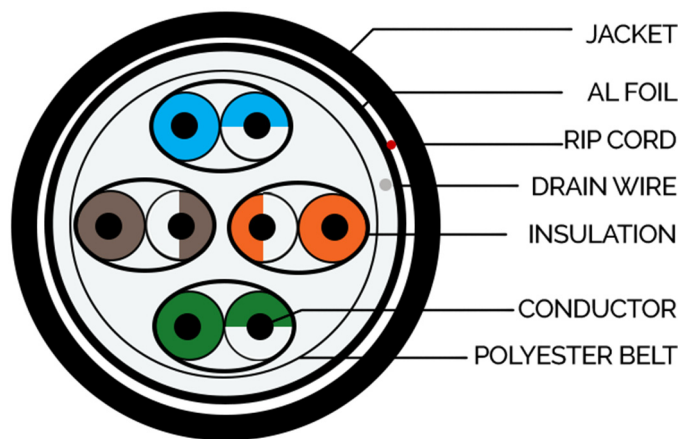

### PRODUCT SPECIFICATIONS

Linxcom Foiled Twisted Pairs (FTP) Category 5e LAN cable is 24 AWG.

Our Cables are verified and third-party organizations and comply with ISO 11801.

All our jackets can be customized upon request.

### APPLICATIONS

- Horizontal wiring in LAN
- Gigabit Ethernet
- Multimedia Video, Voice and Data

### FEATURES

- 4 Pair Twisted Cable
- Ultra-Smooth Jacket
- Drain Wire